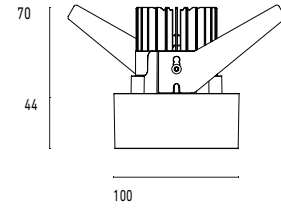

101 10 000212.011

Model

Name	Mono 100 Type 2 Recessed Downlighter
Finish	Structured White
Area	Indoor

System

Power (Luminaire)	16W
Power (System)	19W
Voltage	240V-AC
Optics	Rotationally Symmetrical Direct 15°
Colour Temperature	3000°K
Luminous Flux	1320lm
TM30	Rf95 Rg103
CRI	Ra98
Lumen Maintenance	L90 B10 50000hrs
Chromacity	<3 McAdam Step Ellipse
Articulation	Fixed
Cut-Out	
Ingress Protection	IP44
Control Device	Remote Fixed Output (Included)
Class	III